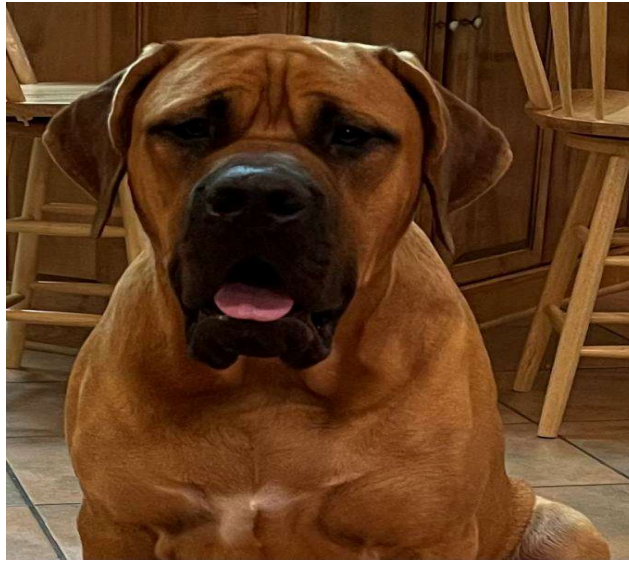

LOST DOG

"Behr (Bear)" Lost 12-31-2021

Breed: Mastiff

Color: Brown

Sex: M

Details: Behr is a Mastiff/St. Bernard mix about 140lbs wearing a yellow Hufflepuff collar. He is very friendly but was spooked on his walk with all the fireworks...view more at lostmydoggie.com