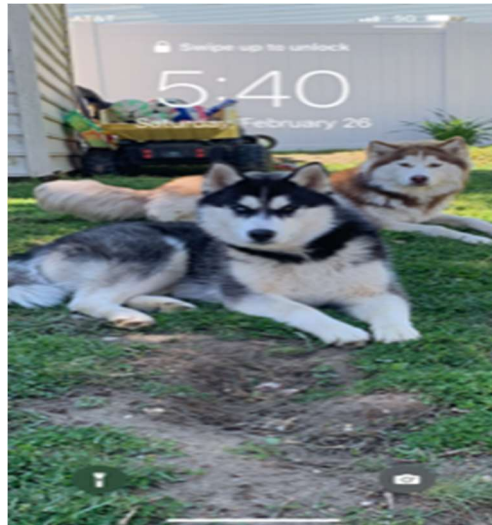

# LOST DOG

***"Luke and Kyra" Lost 02-22-2022***

**Breed:** Siberian Husky

**Color:** Black & White/Brown & White **Sex:** M

**Details:** Two SIBERIAN HUSKY , 2 years old one male one female Luke, male, black and white color ,two different eyes color Kyra, female, brown and white color...view more at [lostmydoggie.com](http://lostmydoggie.com)

**Last Seen:** Branch ave & ALAN DR CLINTON, MD  
20735

**\$500.00 REWARD**

\* Please photocopy & post around area.

If You Have Any Information Please Contact

**703-987-1985**

[info@lostmydoggie.com](mailto:info@lostmydoggie.com)