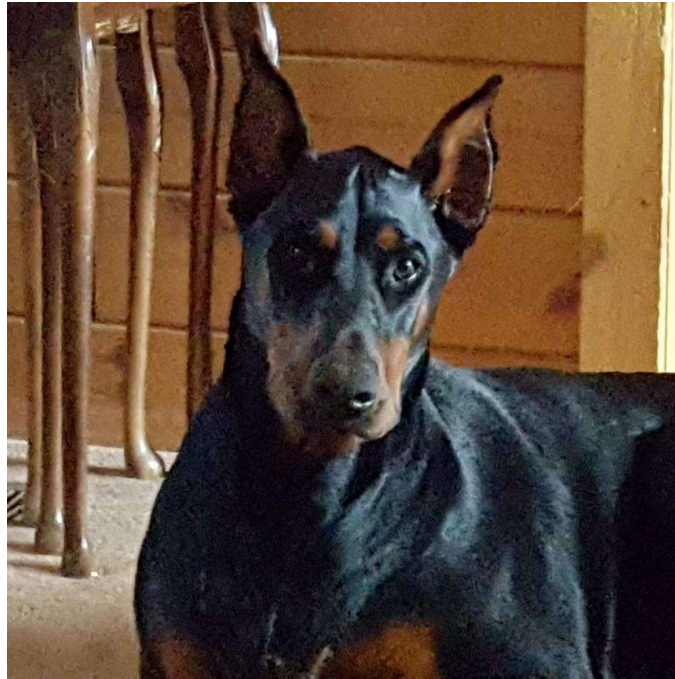

LOST DOG

"Lola" Lost 10-20-22

Breed: Doberman Pinscher

Color: Black, Brown

Sex: F

Details: 8 yr old doberman not mean at all very smart she is on medicines
REWARD...view more at lostmydoggie.com

Last Seen: Bartholomew and m66
East Jordan, MI 49727