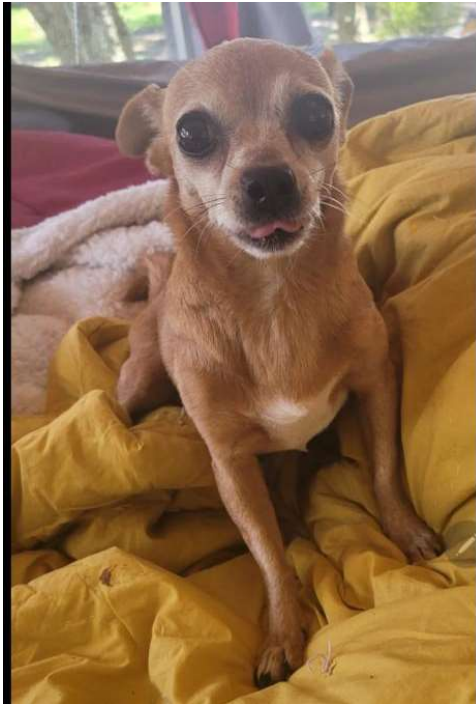

# LOST DOG

***"Puddy" Lost 12-09-22***

**Breed:** Chihuahua

**Color:** Golden, Red

**Sex:** F

**Details:** PUDDY 5lb light brown brown eyed chihuahua life companion to 3 small children. Reward offered!...view more at [lostmydoggie.com](http://lostmydoggie.com)